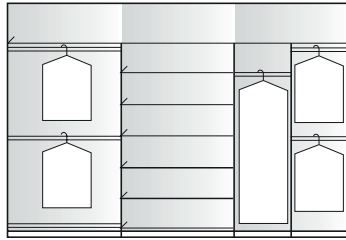

Interior layout options

Interiors are specifically designed to suit your storage needs. Use our layouts as inspiration and are an example of the configuration options available. Alternatively, you can call our experienced staff to discuss your individual requirements.

2 Door Options

3 Door Options

Option 3b

4 Door Options