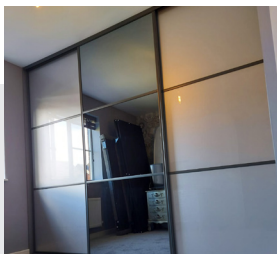

Frame colour

Door layout