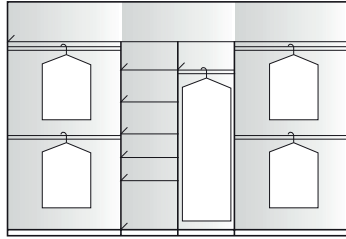

The standard system also includes shelved robe units, single hanging robes & internal 3 drawer chests.

Interior layout options

Interiors are specifically designed to suit your storage needs. Use our layouts as inspiration and are an example of the configuration options available. Alternatively, you can call our experienced staff to discuss your individual requirements.

2 Door Options

Option 2b

Option 2b

Option 2b

Option 2b

3 Door Options

Option 3b

Option 3b