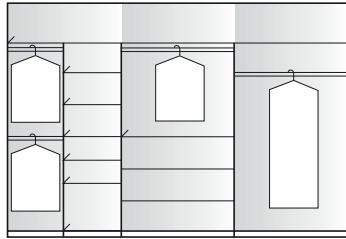

Interior layout options

Interiors are specifically designed to suit your storage needs. Use our layouts as inspiration and are an example of the configuration options available. Alternatively, you can call our experienced staff to discuss your individual requirements.

2 Door Options

3 Door Options

Option 3b

4 Door Options